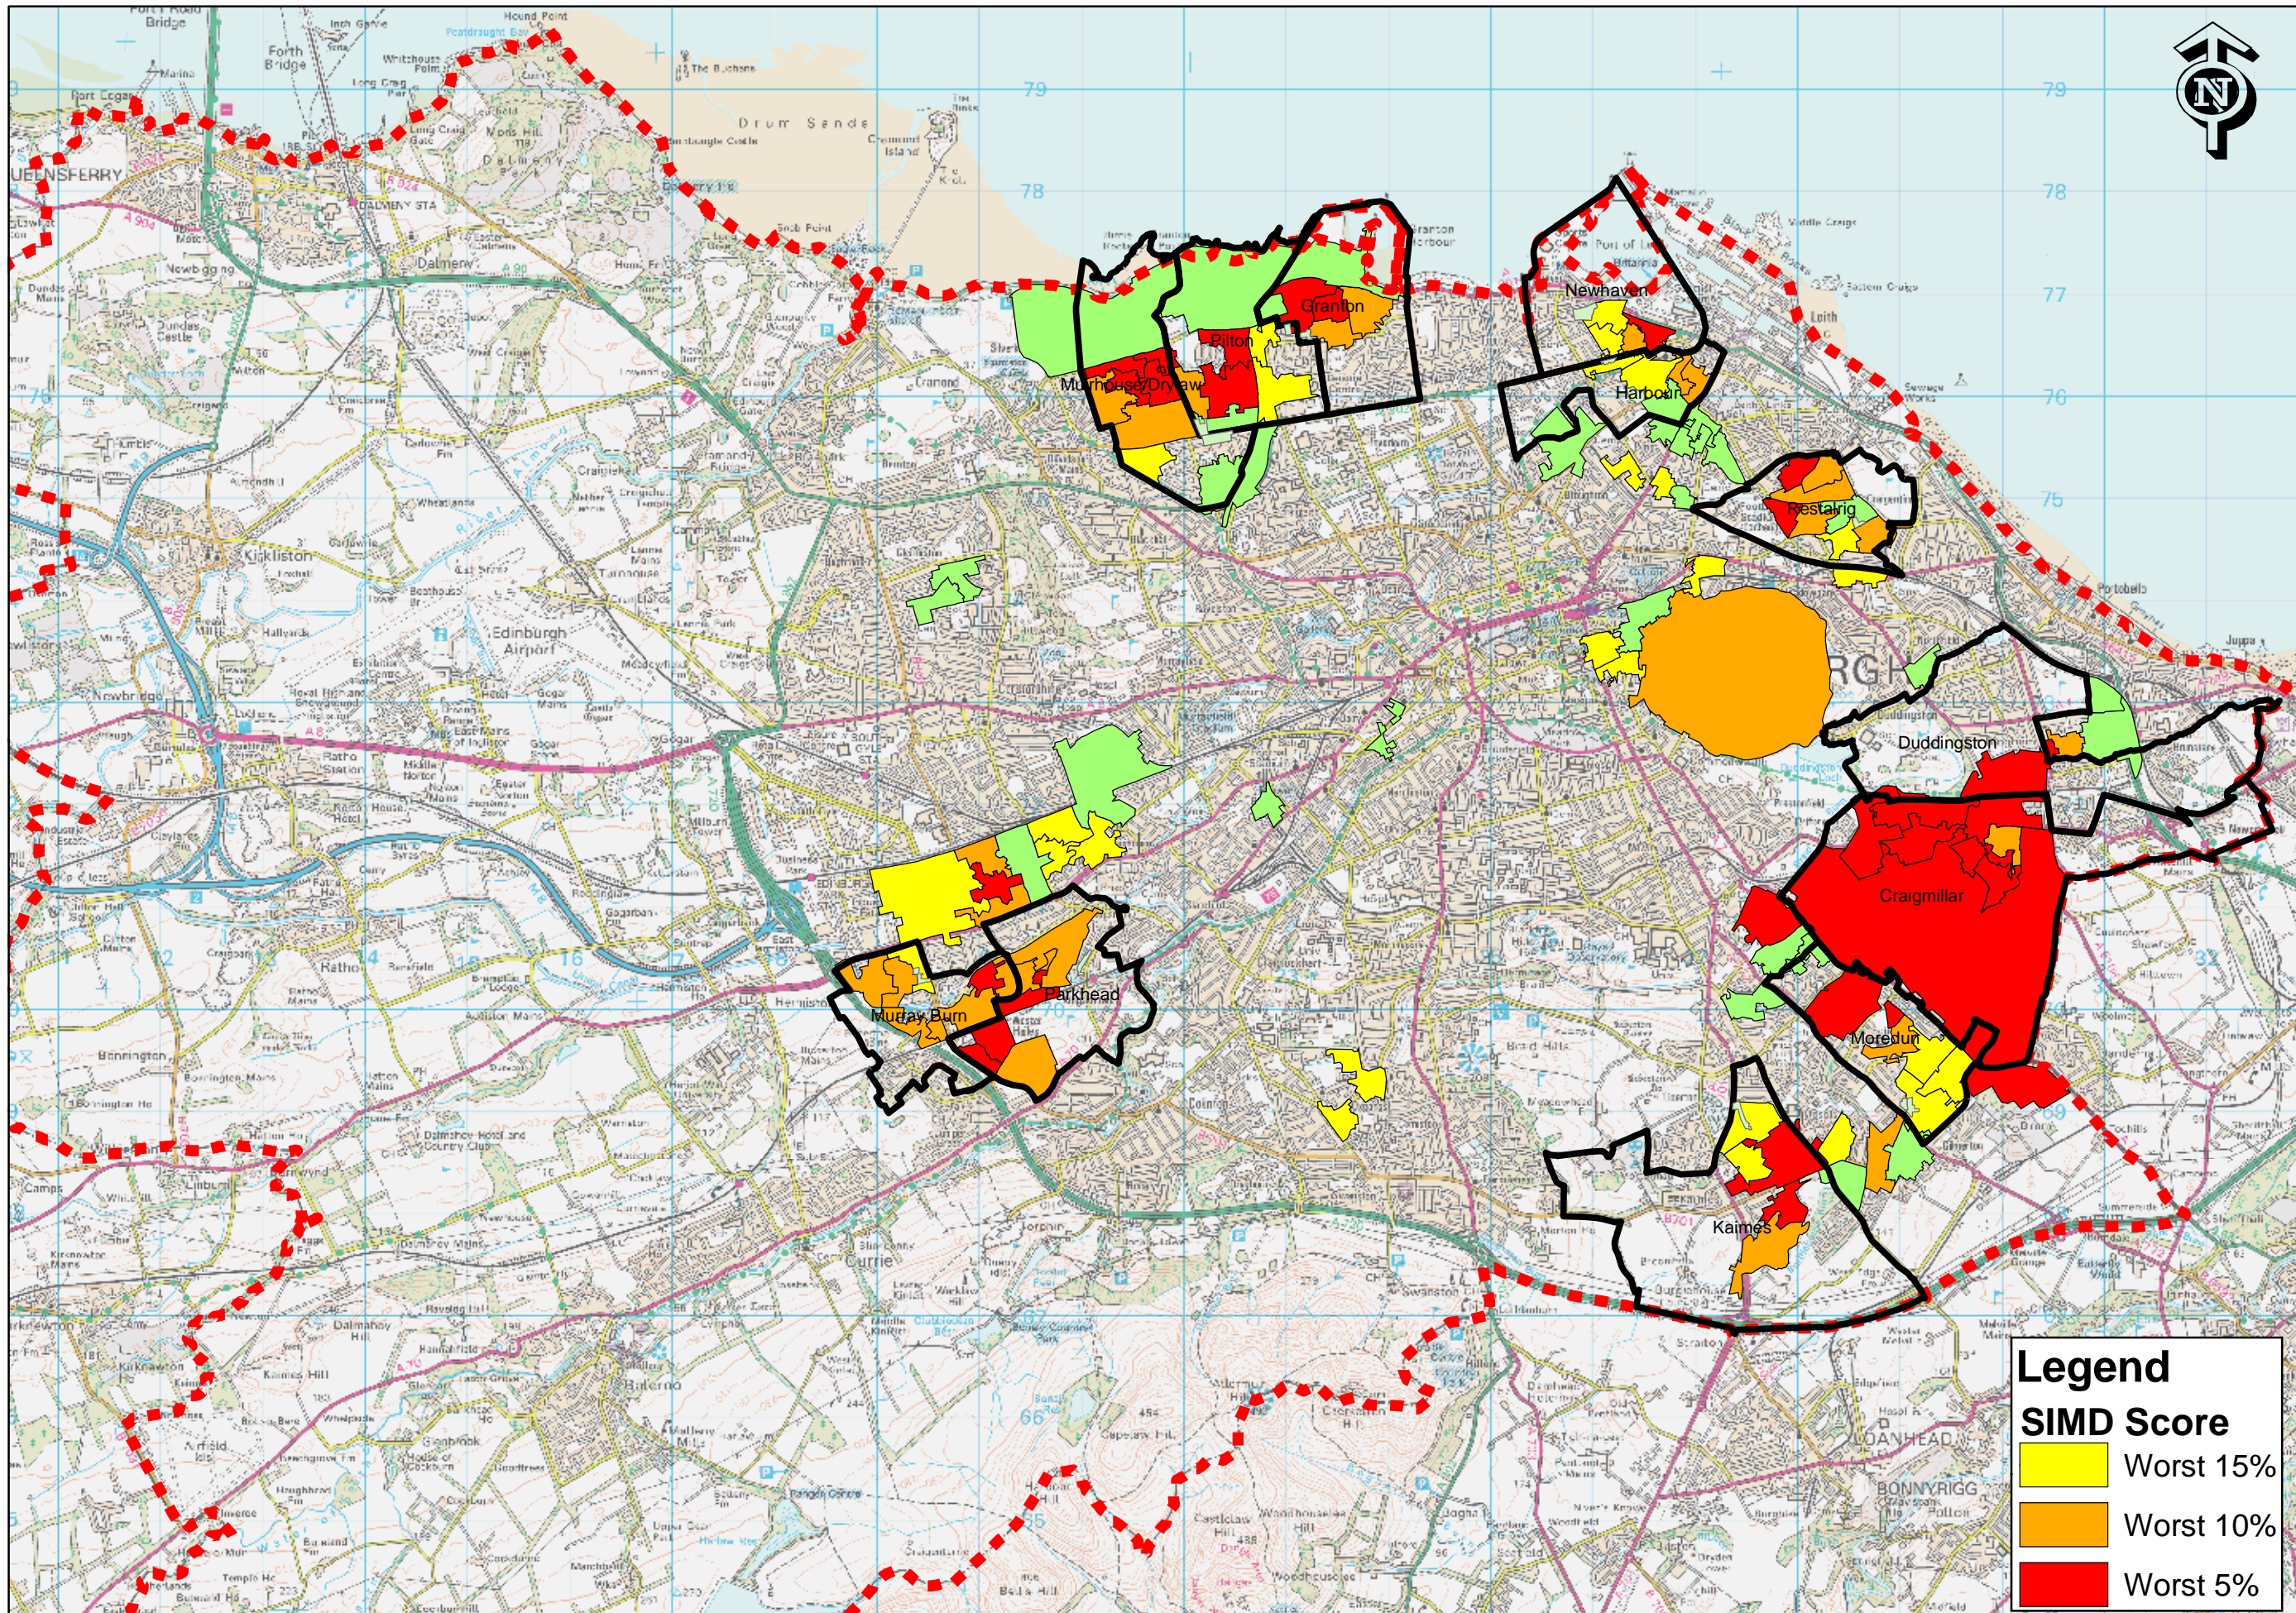

Worst 15 %SIMD 2004 Data Zones and 12 Council Wards

This map is based upon Ordnance Survey material with the permission of Ordnance Survey on behalf of the Controller of Her Majesty's Stationery Office © Crown Copyright. Unauthorised reproduction infringes Crown copyright and may lead to prosecution or civil proceedings. City of Edinburgh Council licence no. LA09027L/00/01. Produced by the Information and Research Unit, Department of Corporate Services. For reference purposes only no further copies can be made.